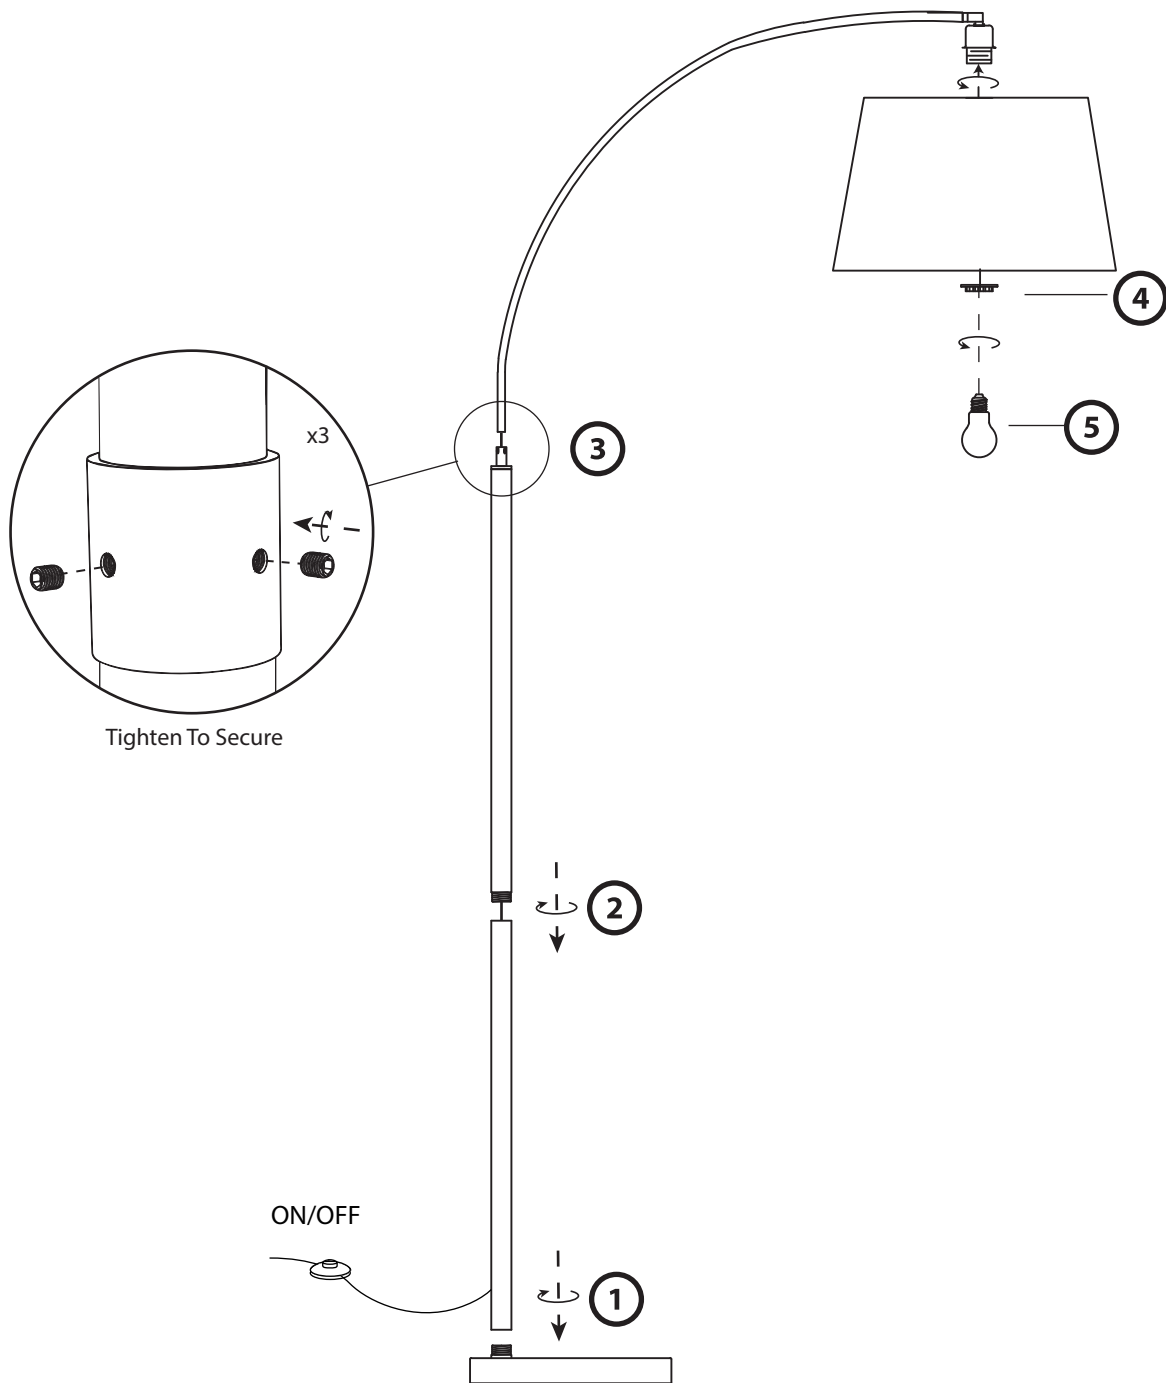

Part # LS-MARCH XXXX

19-0709

**CAUTION**

For indoor use only. Keep out of reach of children and animals. Place on flat surface and away from flammable materials. Never operate this appliance if it has a damaged cord, plug or cable. Keep cord away from heated and/or damp areas. Use 60 WATT max. (or LED equivalent), Type A E26 Bulb only.

Do not over tighten.
Do not use power tools to assemble.